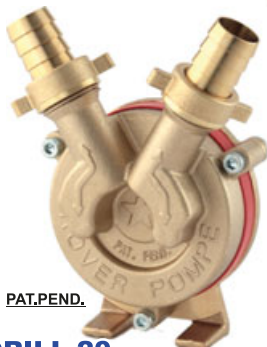

DRILL
BRONZO - BRONZE - BRONCE

DRILL Novax
INOSSIDABILE - INOXDABLE

**NOVAX
DRILL 14**

PAT.PEND.

**NOVAX
DRILL 20**

PAT.PEND.

PAT.PEND.

Ø 9 mm

PAT.PEND.

DRILL 14

PAT.PEND.

DRILL 20

PAT.PEND.

DRILL 25

**NOVAX
DRILL 25**

Code	Model	L / h	Ø mm	Hmax(m)	r.p.m. MAX.	A x B x H	Kg.	EAN code
290000	DRILL 14	1400	14	24	2850	70x100h120	1.5	8032706070164
330000	DRILL 20	1500	20	24	2850	70x100h120	1.5	8032706070171
340000	DRILL 25	2500	25	24	2850	80x100h120	2	8032706070188
940000	NOVAX DRILL 14	1400	14	24	2850	70x100h120	1.5	8032706070607
950000	NOVAX DRILL 20	1500	20	24	2850	70x100h120	1.5	8032706070614
560000	NOVAX DRILL 25	2500	25	24	2850	80x100h120	2	8032706070621