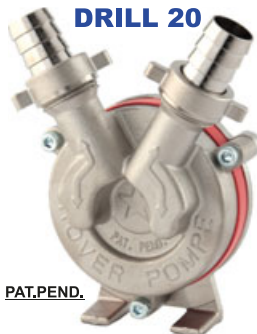

DRILL
BRONZO - BRONZE - BRONCE

DRILL Novax
INOSSIDABILE - INOXDABLE

**NOVAX
DRILL 14**

PAT.PEND.

**NOVAX
DRILL 20**

PAT.PEND.

PAT.PEND.

Ø 9 mm

PAT.PEND.

DRILL 14

PAT.PEND.

DRILL 20

PAT.PEND.

DRILL 25

**NOVAX
DRILL 25**

Code	Model	L / h	Ø mm	Hmax(m)	r.p.m. MAX.	A x B x H	Kg.	EAN code
290000	DRILL 14	1400	14	24	2850	70x100h120	1.5	8032706070164
330000	DRILL 20	1500	20	24	2850	70x100h120	1.5	8032706070171
340000	DRILL 25	2500	25	24	2850	80x100h120	2	8032706070188
940000	NOVAX DRILL 14	1400	14	24	2850	70x100h120	1.5	8032706070607
950000	NOVAX DRILL 20	1500	20	24	2850	70x100h120	1.5	8032706070614
560000	NOVAX DRILL 25	2500	25	24	2850	80x100h120	2	8032706070621