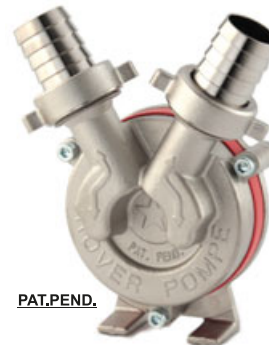

DRILL
BRONZO - BRONZE - BRONCE

DRILL Novax
INOSSIDABILE - INOXDABLE

**NOVAX
DRILL 14**

PAT.PEND.

**NOVAX
DRILL 20**

PAT.PEND.

PAT.PEND.

Ø 9 mm

PAT.PEND.

DRILL 14

PAT.PEND.

DRILL 20

PAT.PEND.

DRILL 25

**NOVAX
DRILL 25**

Code	Model	L / h	Ø mm	Hmax(m)	r.p.m. MAX.	A x B x H	Kg.	EAN code
290000	DRILL 14	1400	14	24	2850	70x100h120	1.5	8032706070164
330000	DRILL 20	1500	20	24	2850	70x100h120	1.5	8032706070171
340000	DRILL 25	2500	25	24	2850	80x100h120	2	8032706070188
940000	NOVAX DRILL 14	1400	14	24	2850	70x100h120	1.5	8032706070607
950000	NOVAX DRILL 20	1500	20	24	2850	70x100h120	1.5	8032706070614
560000	NOVAX DRILL 25	2500	25	24	2850	80x100h120	2	8032706070621