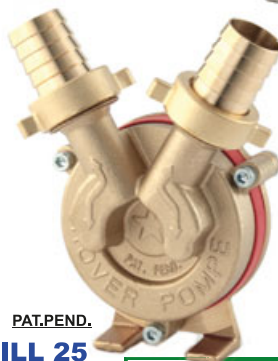

DRILL
BRONZO - BRONZE - BRONCE

DRILL Novax
INOSSIDABILE - INOXDABLE

**NOVAX
DRILL 14**

PAT.PEND.

**NOVAX
DRILL 20**

PAT.PEND.

PAT.PEND.

Ø 9 mm

PAT.PEND.

DRILL 14

PAT.PEND.

DRILL 20

PAT.PEND.

DRILL 25

**NOVAX
DRILL 25**

Code	Model	L / h	Ø mm	Hmax(m)	r.p.m. MAX.	A x B x H	Kg.	EAN code
290000	DRILL 14	1400	14	24	2850	70x100h120	1.5	8032706070164
330000	DRILL 20	1500	20	24	2850	70x100h120	1.5	8032706070171
340000	DRILL 25	2500	25	24	2850	80x100h120	2	8032706070188
940000	NOVAX DRILL 14	1400	14	24	2850	70x100h120	1.5	8032706070607
950000	NOVAX DRILL 20	1500	20	24	2850	70x100h120	1.5	8032706070614
560000	NOVAX DRILL 25	2500	25	24	2850	80x100h120	2	8032706070621