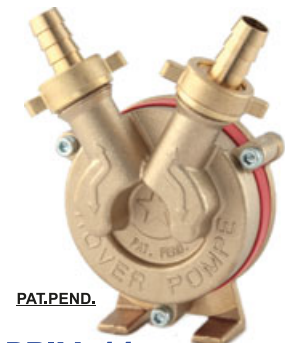

DRILL
BRONZO - BRONZE - BRONCE

DRILL Novax
INOSSIDABILE - INOXDABLE

**NOVAX
DRILL 14**

PAT.PEND.

**NOVAX
DRILL 20**

PAT.PEND.

PAT.PEND.

Ø 9 mm

PAT.PEND.

DRILL 14

PAT.PEND.

DRILL 20

PAT.PEND.

DRILL 25

**NOVAX
DRILL 25**

Code	Model	L / h	Ø mm	Hmax(m)	r.p.m. MAX.	A x B x H	Kg.	EAN code
290000	DRILL 14	1400	14	24	2850	70x100h120	1.5	8032706070164
330000	DRILL 20	1500	20	24	2850	70x100h120	1.5	8032706070171
340000	DRILL 25	2500	25	24	2850	80x100h120	2	8032706070188
940000	NOVAX DRILL 14	1400	14	24	2850	70x100h120	1.5	8032706070607
950000	NOVAX DRILL 20	1500	20	24	2850	70x100h120	1.5	8032706070614
560000	NOVAX DRILL 25	2500	25	24	2850	80x100h120	2	8032706070621