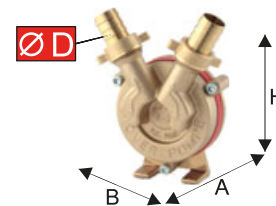

PAT.PEND.

DRILL 14

PAT.PEND.

DRILL 20

PAT.PEND.

DRILL 25

**NOVAX
DRILL 25**

Code	Model	L / h	Ø mm	Hmax(m)	r.p.m. MAX.	A x B x H	Kg.	EAN code
290000	DRILL 14	1400	14	24	2850	70x100h120	1.5	8032706070164
330000	DRILL 20	1500	20	24	2850	70x100h120	1.5	8032706070171
340000	DRILL 25	2500	25	24	2850	80x100h120	2	8032706070188
940000	NOVAX DRILL 14	1400	14	24	2850	70x100h120	1.5	8032706070607
950000	NOVAX DRILL 20	1500	20	24	2850	70x100h120	1.5	8032706070614
560000	NOVAX DRILL 25	2500	25	24	2850	80x100h120	2	8032706070621