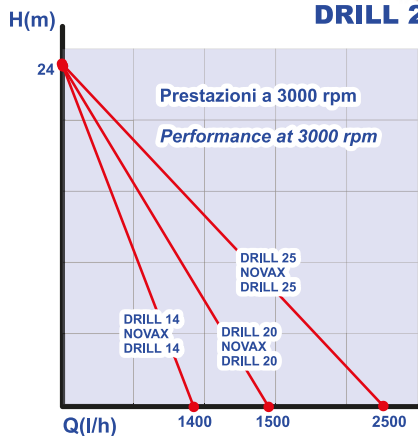

PAT.PEND.

DRILL 14

PAT.PEND.

DRILL 20

PAT.PEND.

DRILL 25

**NOVAX
DRILL 25**

Code	Model	L / h	Ø mm	Hmax(m)	r.p.m. MAX.	A x B x H	Kg.	EAN code
290000	DRILL 14	1400	14	24	2850	70x100h120	1.5	8032706070164
330000	DRILL 20	1500	20	24	2850	70x100h120	1.5	8032706070171
340000	DRILL 25	2500	25	24	2850	80x100h120	2	8032706070188
940000	NOVAX DRILL 14	1400	14	24	2850	70x100h120	1.5	8032706070607
950000	NOVAX DRILL 20	1500	20	24	2850	70x100h120	1.5	8032706070614
560000	NOVAX DRILL 25	2500	25	24	2850	80x100h120	2	8032706070621